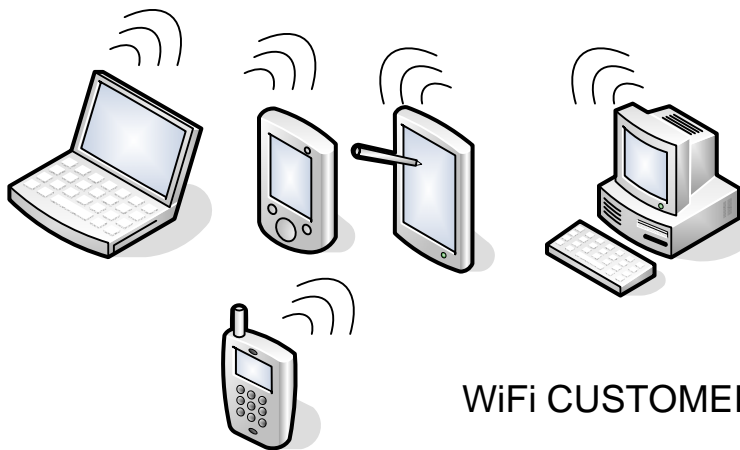

INTERNET BACKBONE

Cable/DSL Modem

LAN Port

WAN Port

WiFi Gateway

SonicWall Firewall, includes content filtering

Your Private Network Free Surfing

Hard Wired computers, Printers...

DLINK Switch

POE Adapter(s)

1 Watt Access Points with POE

WiFi Network Controlled Surfing

WiFi CUSTOMERS